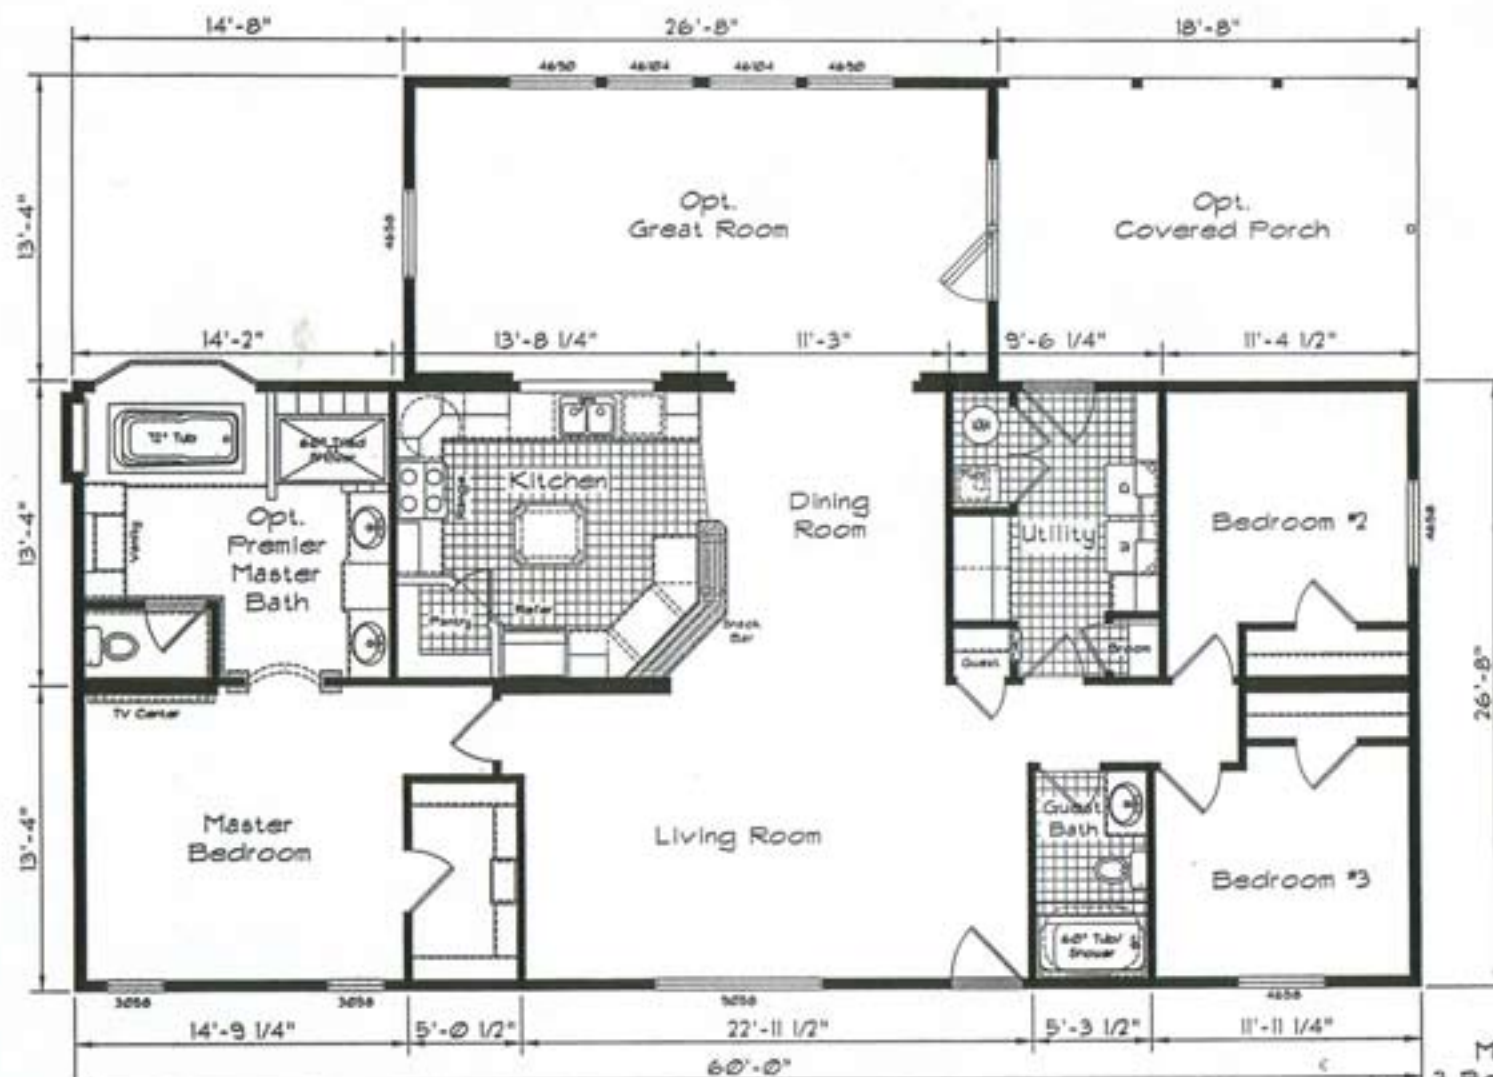

30 Wide with Opt. Grand Master Bath

Model: 5501
 3 Bedroom, 2 Bath
 Floor Size:
 60'-0" x 29'-6"
 1770 Square Feet

Stonebridge

Standard 28 Wide

Model: 5501
 3 Bedroom, 2 Bath
 Floor Size:
 60'-0" x 26'-8"
 1600 Square Feet

Stonebridge

28 Wide with Opt. Premier Bath, Great Room and Covered Porch

Model: 5501
 3 Bedroom, 2 Bath
 Floor Size:
 60'-0" x 40'-0"
 1960 Square Feet
 without porch