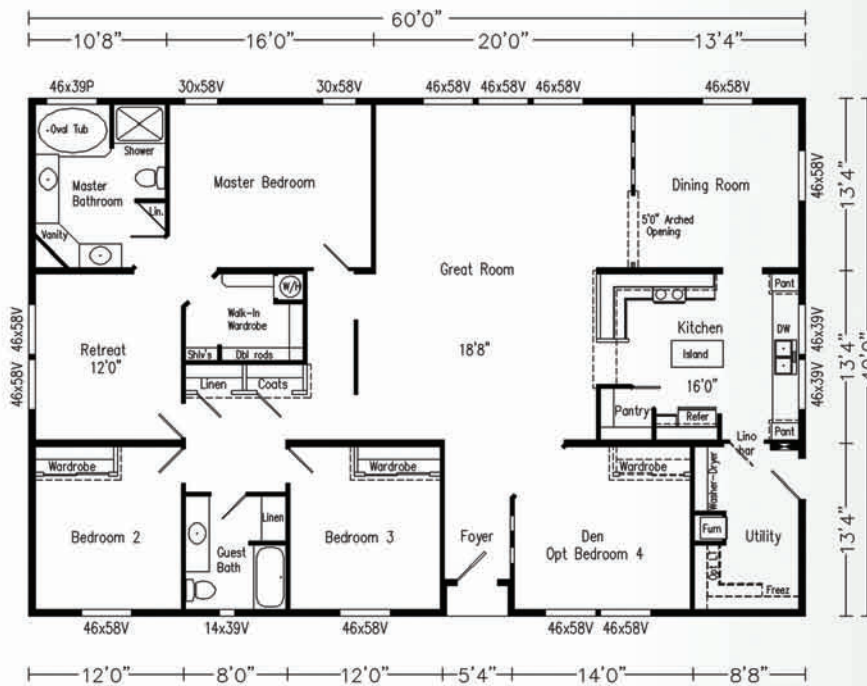

'La Casa Real'

Model 60807, 2,388 Sq. Ft.

Real space, real 10 foot volume ceilings, real storage capacity, real flexibility and real privacy in all the bedrooms make for real living in this really big "La Casa" model home. You may convert the den to a 4th bedroom if you like but if you need a 5th bedroom or a third bathroom, see the "Casa de Cinco" plan on the opposite page. No matter how you decide to have it, we can make your dreams become reality with real quality for a very realistic price.

The Artist's print shows the "La Casa Real" front door side view. On this home we show you the standard recessed front entry, lap siding, shutters, and a 20ft dormer with columns. Also shown are the optional clerestory windows above the standard two kitchen windows on the end wall. For a rear side view see the "de Cinco" print on the opposite page.