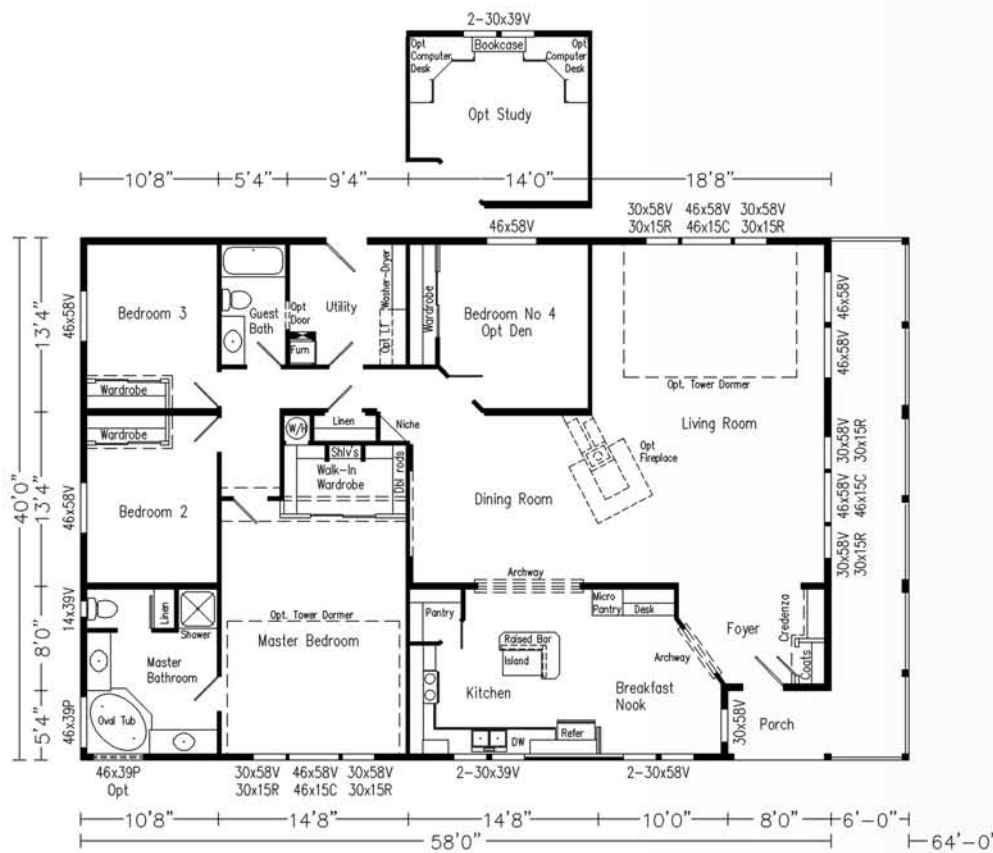

# 'Vista Nuevo'

Model 58817 w/P6 Porch, 2,277 Sq. Ft.

Convert the Buena Vista features shown on the opposite page to a version that accepts a full width covered porch option we call "Vista Nuevo". On this plan drawing we show several additional optional features and you should compare them to the opposite page plan drawing standards. Here you see our optional three window tower dormer in the living room and a matching three window treatment in the end wall. Both are available with radius or rectangular clerestory windows above. The master bedroom shows the three window tower dormer in place of two standard windows. We also show you our three sided raised-hearth gas fireplace option designed specifically for these and our "Sierra Vista" model. Order the "Vista Nuevo" with or without the 6ft covered porch option.

The Artist's print shows the "Vista Nuevo" with the features described above. This view also shows optional lap siding and a 9ft dormer above the breakfast nook area and other available features described throughout this book. Compare with the more simple features shown on the opposite page and also note the two versions of computer stations available with the den and/or retreat options.