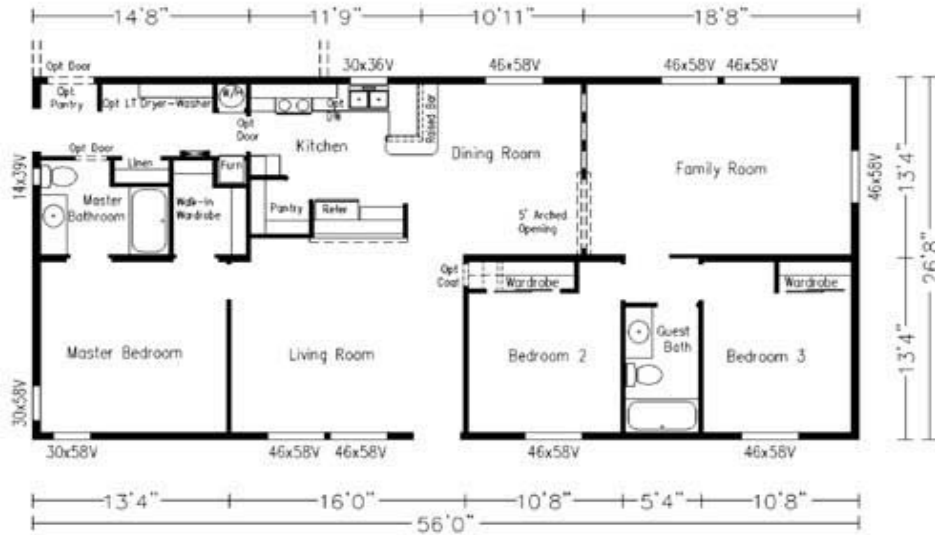

*“With Mother’s Approval”*

*The huge walk-in pantry and exceptional countertop work areas are sure to please the homemaker and her kitchen chores won't keep her from keeping a watchful eye on the family fun as they visit around the raised counter snack bar or entertain friends in the spacious family room. Note the utility room which provides passage to either an end or side wall garage location.*

MODEL 56727 1,493 Sq.Ft.

This artist's print shows model 56727 "With Mother's Approval" with optional lap siding, grid windows, shutters and a 20 ft dormer covering the living room windows and front entry.