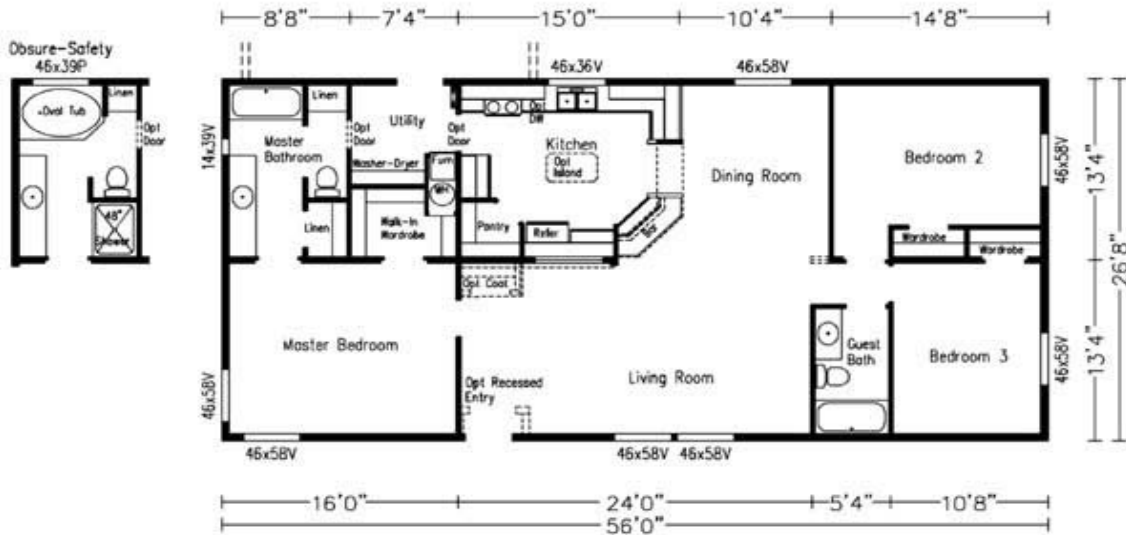

“Yours Truly,”

A friendly note signed by you, written at the raised bar telling your friends how wonderful it feels to be in your new Evergreen Series Home. Don't forget to mention that your king-size bedroom set finally fit all in the same room, or how much you appreciate the extra storage space in the convenient corner pantry. We'd like you to tell them about the textured ledges and lighted soffit, but maybe you don't want them to think you are bragging. We understand! Just invite them over to see for themselves. Then sign it, Yours Truly.

MODEL 56713 1,493 Sq. Ft.

This artist's print shows "Yours Truly" with optional recessed entry, lap siding and prism dormer. Be aware that all models can be ordered with reversed (flipped plan) versions to match the best effective placement in your site plan.