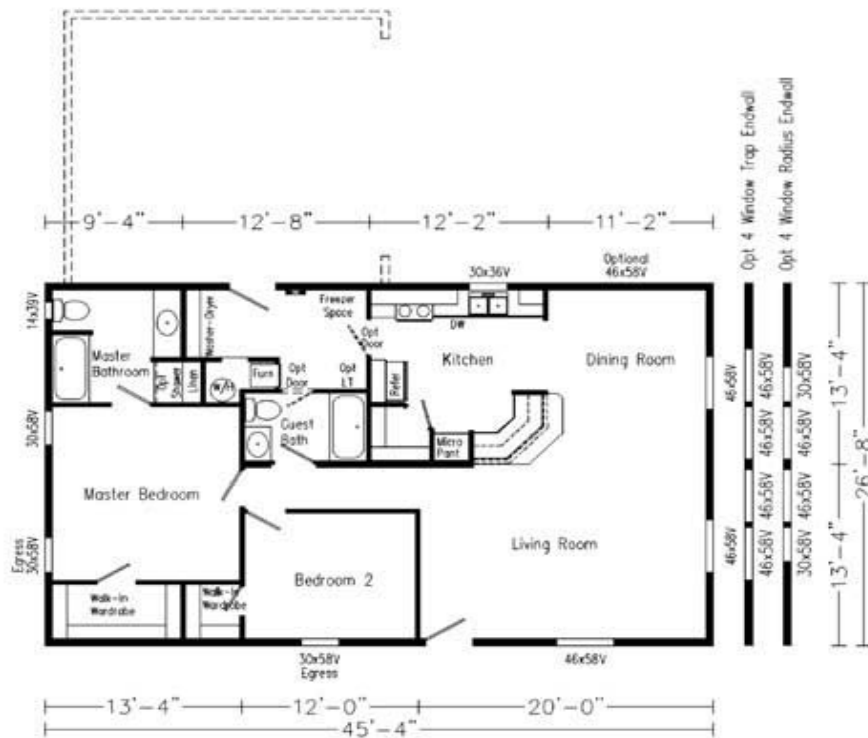

MODEL 45743 1,208 Sq.Ft.

Our “Featured Attraction” model 45743 is shown in this artist’s print with optional lap siding, shutters, grid windows and side wall dormer. This plan also is available with any full width end wall covered porch option.