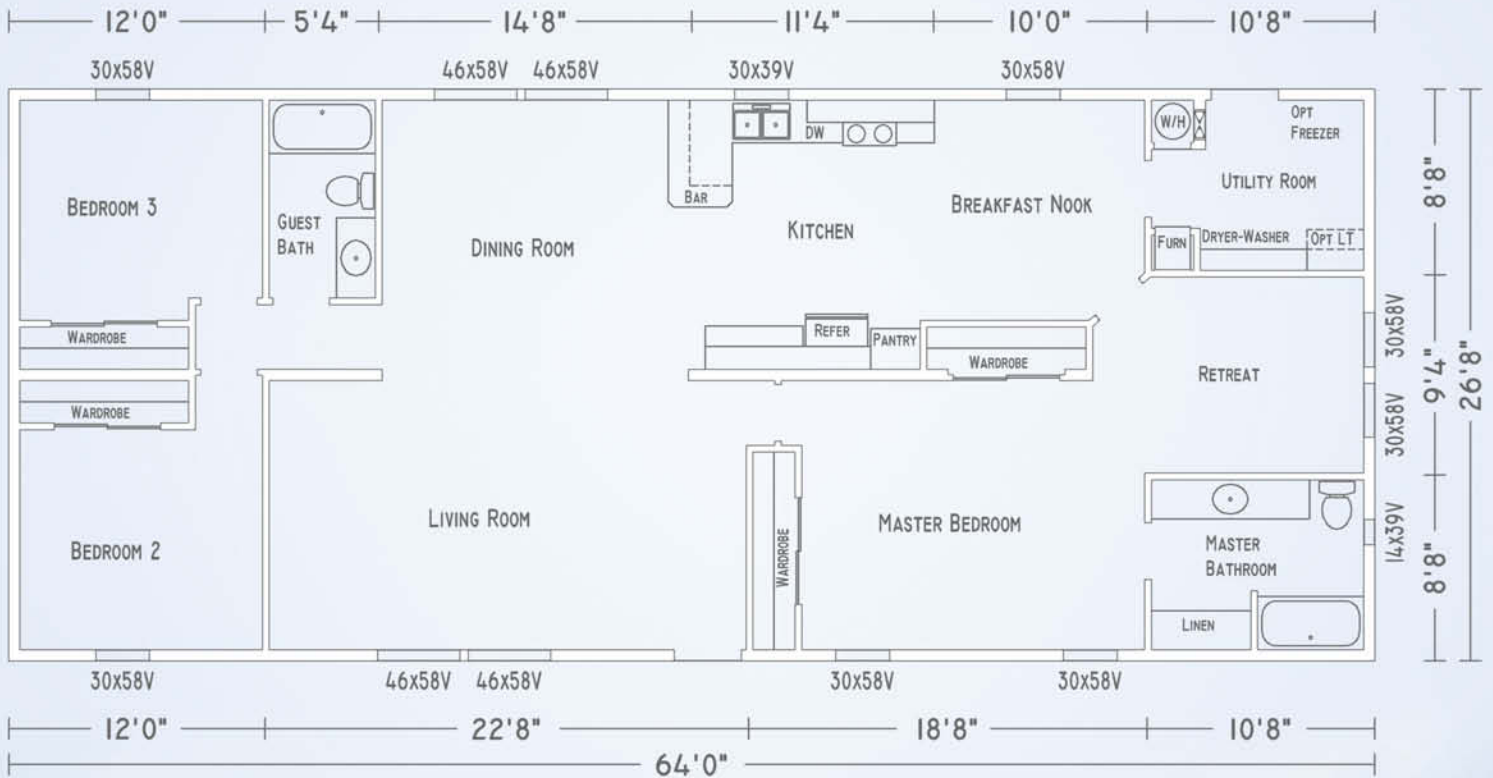

Model 64910

“Class Act”

1,706 Sq. Ft.

There's no need to sacrifice any of those desirable floor plan features you've dreamed of in a full sized home. We've included them all at a truly affordable price in this classy Aspen Series home. The master bedroom retreat can be a totally private "get away" or opened to access through the Morning room if you prefer.

Note the spacious size to each and every room and the built-in storage provided.