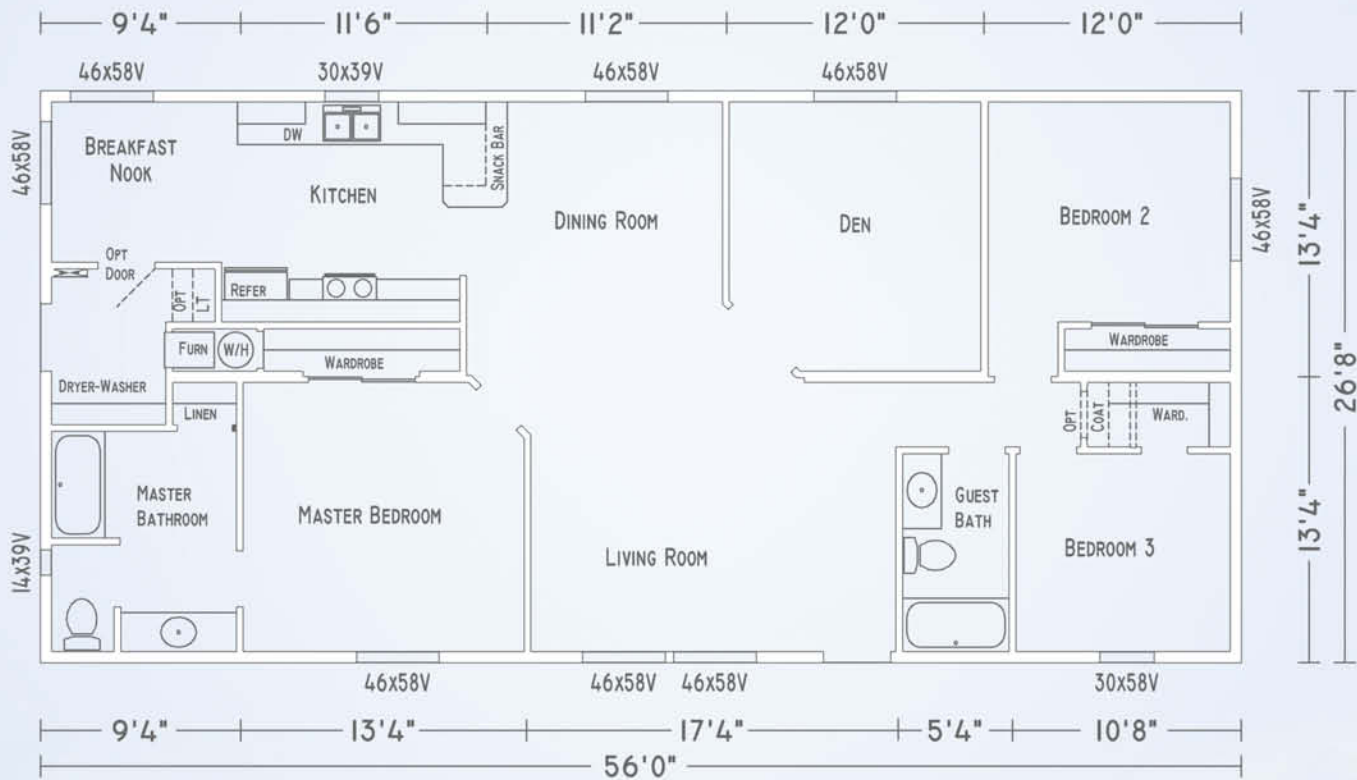

Model 56920 "Flowing with Life" 1,493 Sq. Ft.

Angled walls create wide open traffic flow in this popular front and rear bedroom plan yet there are private corners for enjoying more peaceful moments. The den makes a perfect office, computer room or media center for your surround sound system and the breakfast nook provides a great place to watch the morning sunrise.