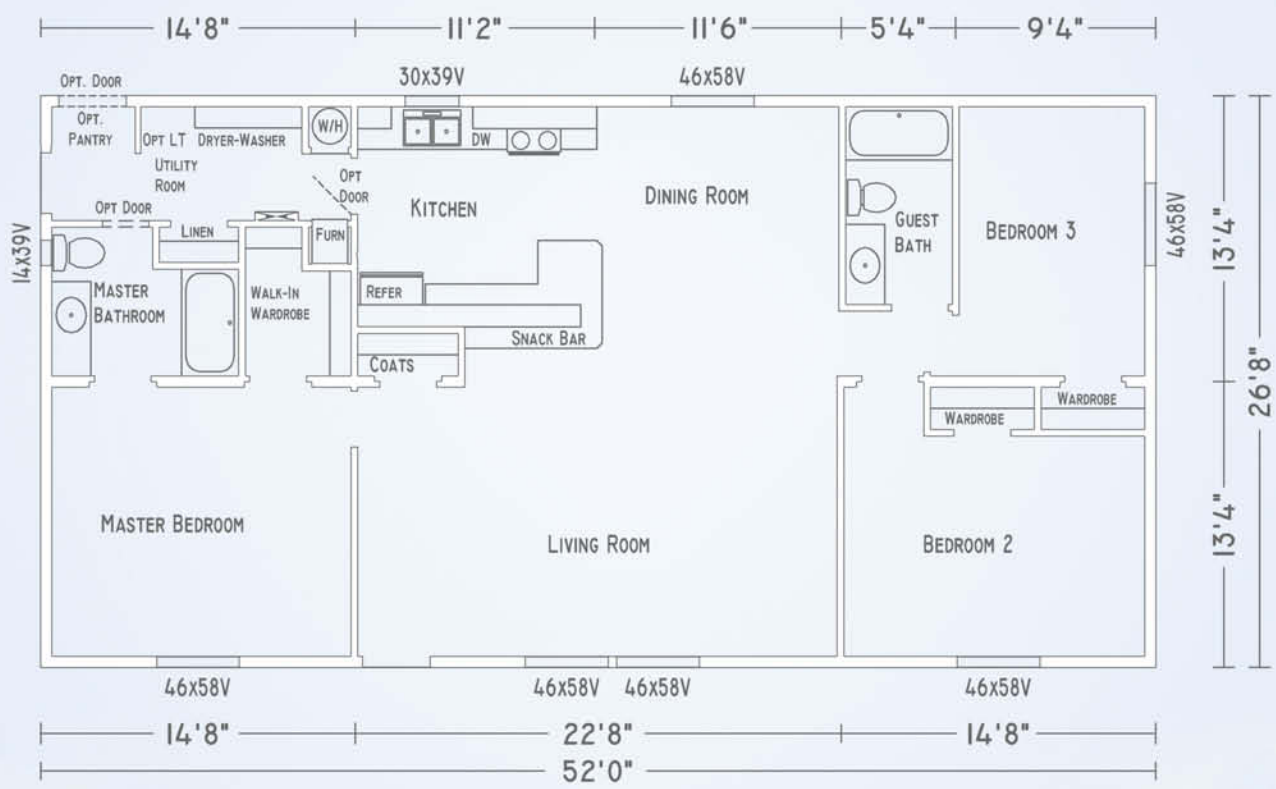

Model 52917 "Easy Living" 1,386 Sq. Ft.

Relax and enjoy the comforts of home in this spacious plan designed for casual lifestyles with a pass-through wrap around bar for quick meals or friendly chats with the cook. Traffic patterns are no hassle with no hallways to contend with yet there is ample privacy for each bedroom resident.