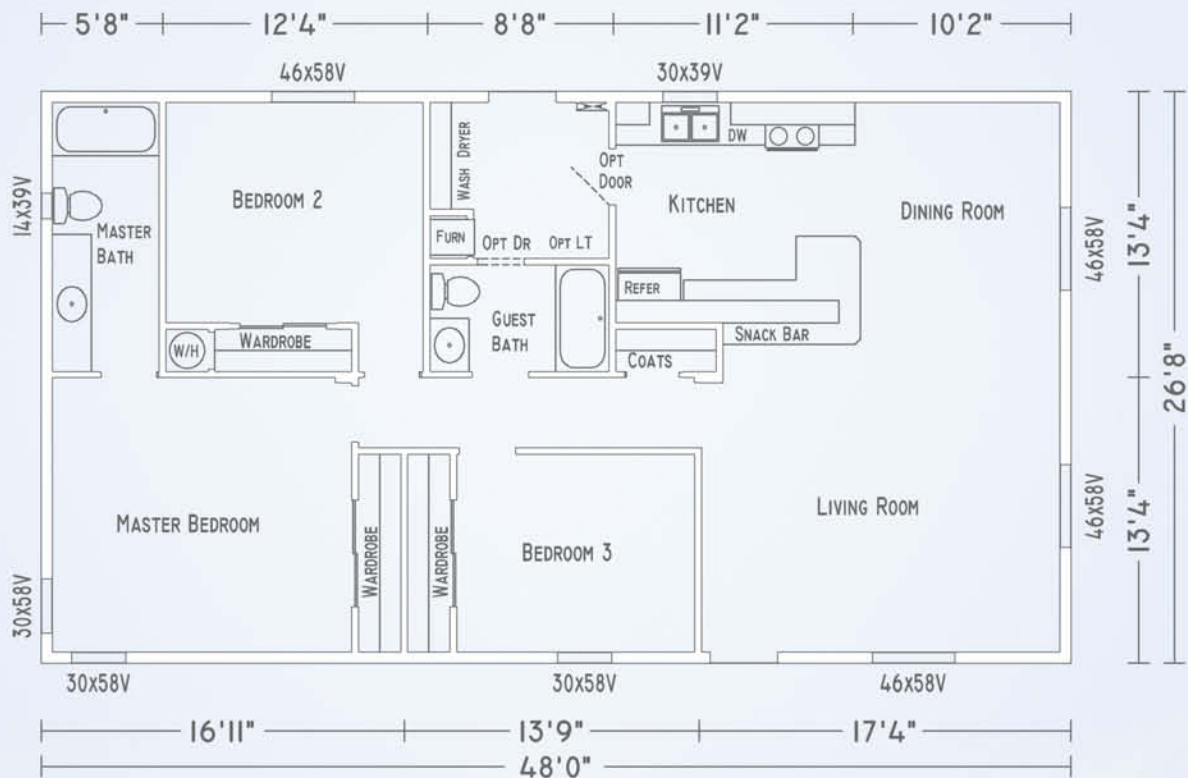

Model 48916 "Scenic Beauty" 1,280 Sq. Ft.

You can see forever from the large windows in this front living beauty that also features three very spacious bedrooms and a delightful snack bar kitchen. The 3rd bedroom can easily be converted to a den or computer room and adapts nicely to any of our covered porch options.