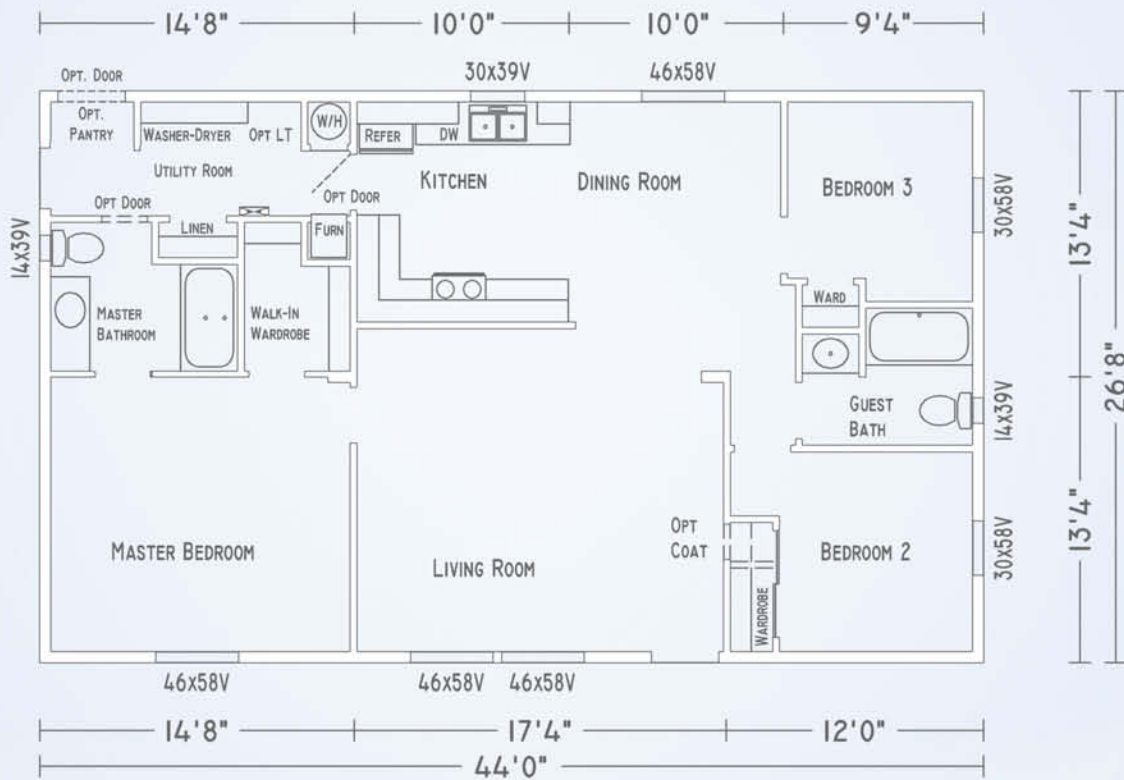

Model 44902 “End Results” 1,173 Sq. Ft.

A perfect blend of space utilization provides ample storage and exceptional privacy for all bedrooms without sacrificing living space. The end entry to the utility room makes sense for direct access from the garage or carport.