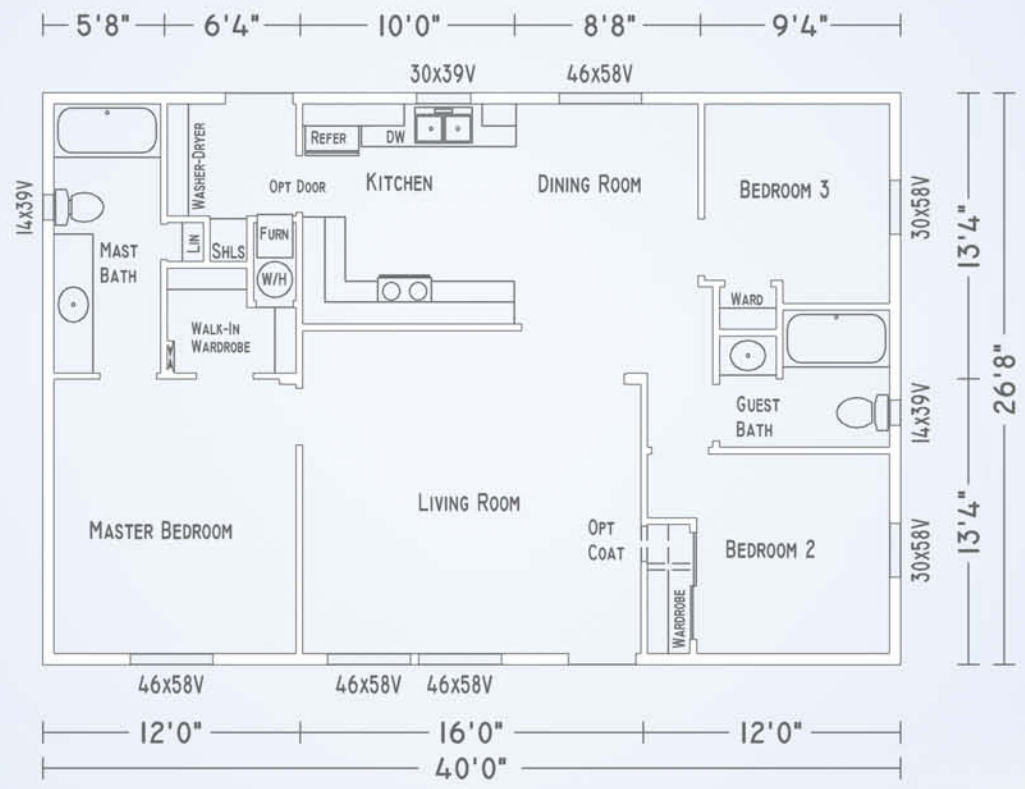

Model 40901 “Affordable Dreams” 1,066 Sq. Ft.

With room for a growing family and a price that makes rent receipts a thing of the past, this Aspen Series plan makes the dream of home ownership an affordable reality.