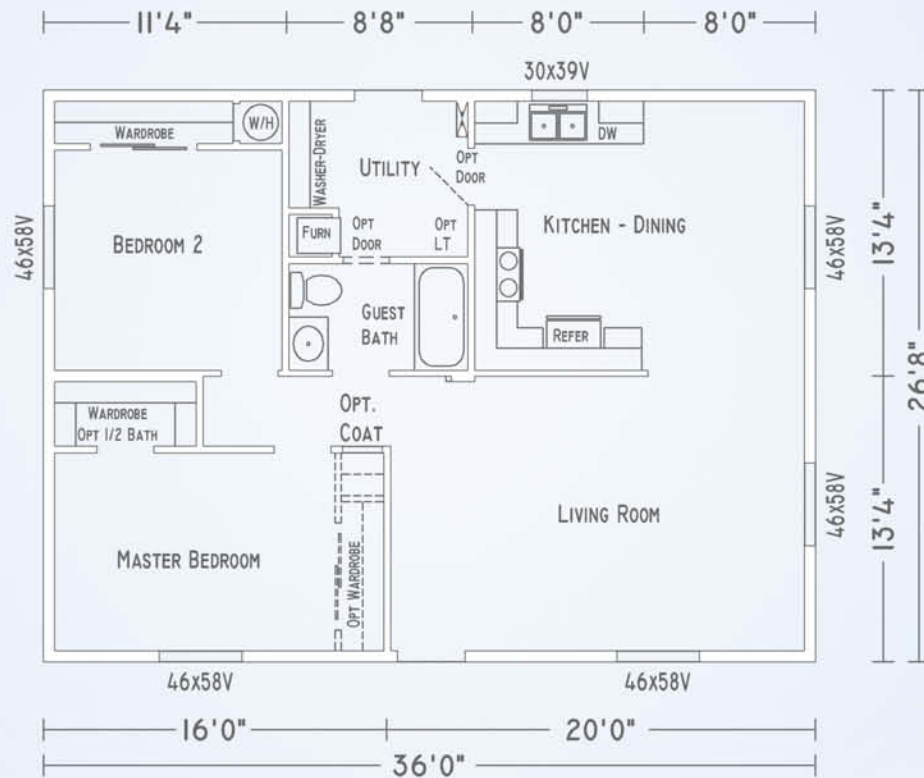

Model 36911 "Bigger Little House" 960 Sq. Ft.

Big benefits for a little price are value packed into this little big house. Separate utility with freezer space, large master bedroom with walk-in closet and available with an optional half bath. The front facing views make this perfect for that vacation getaway at the mountains or by the sea. Also available with any of our covered porch options.