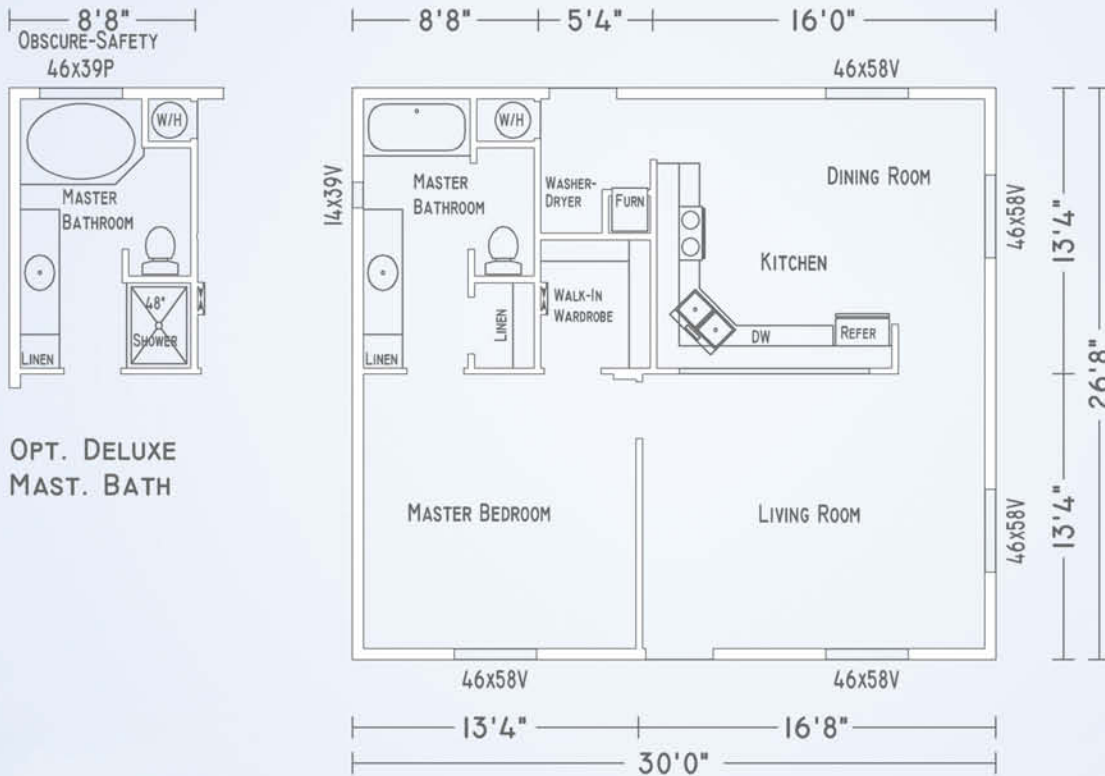

Model 30913 "Single Pleasures" 800 Sq. Ft.

OPT. DELUXE
MAST. BATH

When 800 square foot restrictions apply, this plan provides the answers. The spacious master suite is even available with a deluxe bath lounging tub and separate 48" shower stall with glass enclosure. The laundry is designed for a stack-set washer & dryer and the kitchen provides ample storage capacity. All you need to add is love